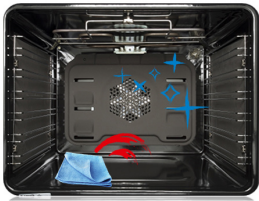

Design

Colour:	Black Glass, Dark Stainless Steel
Illumination:	1 x Round (Top)
Layers of Door Glass:	3
Inner Door Type:	Full Glass (removable)

Cleaning

Steam Cleaning:	Yes
Catalytic Liner on Back Wall:	Yes
Easy Clean Inner Door Glass:	Yes

Accessories

Standard Telescopic Shelving:	1 Level (Standard)
Cooking Tray (Standard):	1
Cooking Tray (Pastry):	1
Tray Rack (Standard):	1
Wire Shelf for Side Racks:	2

Functions

Number of Functions	8
Top & Bottom Heating	Bottom Heating
Fan Assisted Top/Bottom	Fan Heating
3D Function	Full Grill
Low Grill+Fan	Defrost

Other Functions

Steam Add Cooking

Dimensions & Weights

Product external dimensions:	595 (H) x 594 (W) x 567 (D) mm
Built-in dimensions (cabinet):	See Diagram Page 2
Height:	590 mm
Width:	560 mm
Depth:	550 mm
Built-in dimensions (under bench):	See Diagram Page 2
Height:	600 mm
Width:	560 mm
Depth:	550 mm
Unpacked Weight:	32.7 kg
Packaged Height:	655 mm
Packaged Width:	660 mm
Packaged Depth:	660 mm
Packaged Weight:	35.0 kg

Catalytic Panels & Easy Clean Door - Offering an easy cleaning solution, the interior side & back has catalytic panels, absorbing grease & dirt. Cleaning your oven's door has never been easier with Beko's easy-to-remove inner glass door. Free of bolts you can comfortably slide the glass door out to help you clean even those hard-to-reach places.