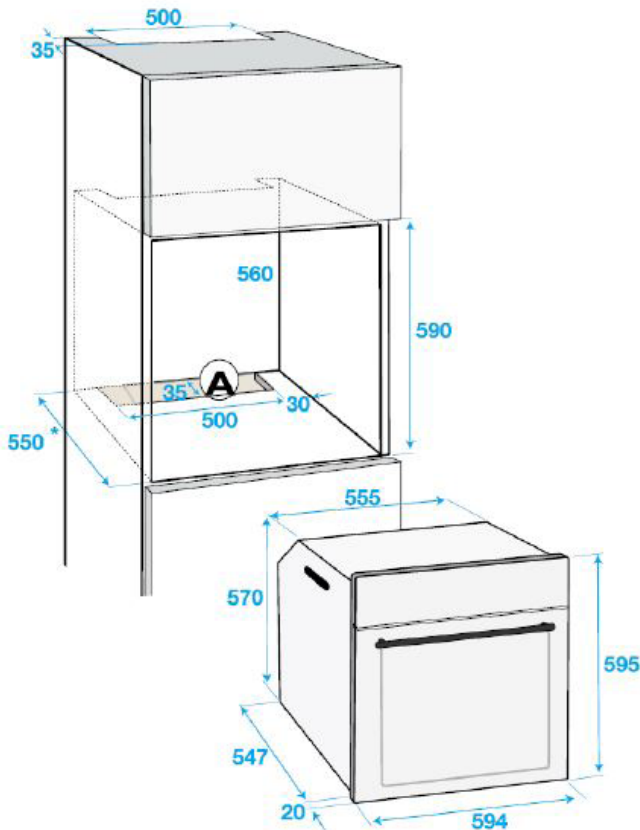

Accessories

Standard Telescopic Shelving:	1 Level (Standard)
Cooking Tray (Standard):	1
Cooking Tray (Pastry):	1
Tray Rack (Standard):	1
Wire Shelf for Side Racks:	2

Functions

Number of Functions	8
Top & Bottom Heating	Bottom Heating
Fan Assisted Top/Bottom	Fan Heating
3D Function	Full Grill
Low Grill+Fan	Defrost

Other Functions

Steam Add Cooking

Dimensions & Weights

Product external dimensions:	595 (H) x 594 (W) x 567 (D) mm
Built-in dimensions (cabinet):	See Diagram Page 2
Height:	590 mm
Width:	560 mm
Depth:	550 mm
Built-in dimensions (under bench):	See Diagram Page 2
Height:	600 mm
Width:	560 mm
Depth:	550 mm
Unpacked Weight:	32.7 kg
Packaged Height:	655 mm
Packaged Width:	660 mm
Packaged Depth:	660 mm
Packaged Weight:	35.0 kg

Cabinet Dimensions

Under Counter Dimensions