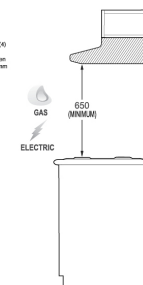

Fixed rangehoods

WRF610SA/WA, WRF613SA/WA

Dimensions

Total product height (mm) - 160, Total product width (mm) - 598, Total product depth (mm) - 500, Diameter of ducting (mm) - 120, Minimum installation height from cooking surface Gas (mm) - 650, Minimum installation height from cooking surface Electric (mm) - 600