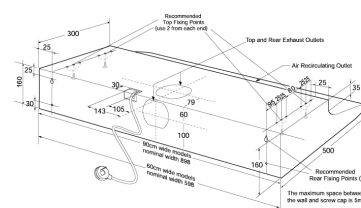

Fixed rangehoods

WRF610SA/WA, WRF613SA/WA

Dimensions

Total product height (mm) - 160, Total product width (mm) - 598, Total product depth (mm) - 500, Diameter of ducting (mm) - 120, Minimum installation height from cooking surface Gas (mm) - 650, Minimum installation height from cooking surface Electric (mm) - 600