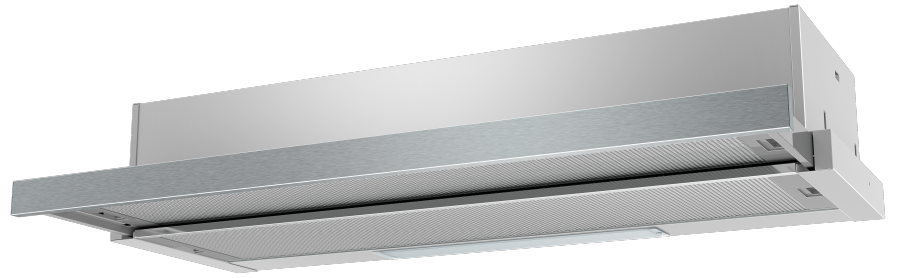

## WRR904SB

**90cm slide out stainless steel rangehood with 2 fans, 3 speeds and top re-circulating option.**

---

### Features

- 340m<sup>3</sup>/hr extraction rate
- LED lighting
- 3 speed fan
- Dishwasher safe mesh filters
- Slimline design suitable for integration
- Removable front fascia

### Dimensions

Total product height (mm) - 175, Total product width (mm) - 898, Total product depth (mm) - 300, Diameter of ducting (mm) - 120, Minimum installation height from cooking surface Gas (mm) - 650, Minimum installation height from cooking surface Electric (mm) - 600