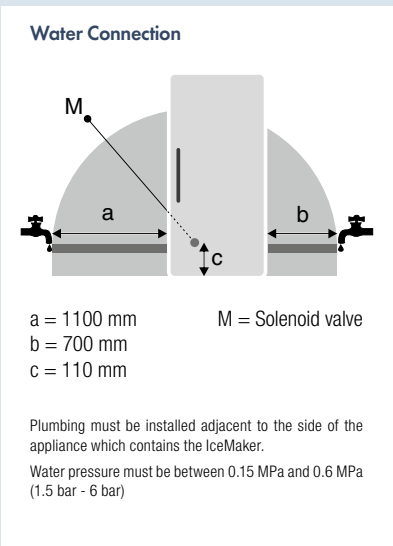

\* These models are only bound for storing wine. Max. DIN norm bordeaux bottle capacity (0.75 l) as per norm NF H 35-124 (H:300.5 mm, Ø 76.1mm)

Important information: For Side-by-Side installation the freezer or the appliance with freezer compartment must be installed on the left as viewed from the front to prevent possible formation of condensation.