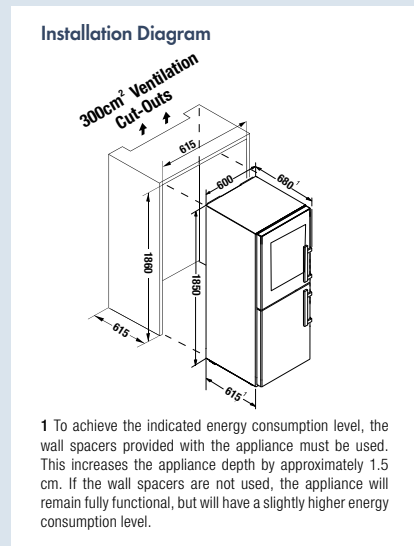

\* These models are only bound for storing wine. Max. DIN norm bordeaux bottle capacity (0.75 l) as per norm NF H 35-124 (H:300.5 mm, Ø 76.1mm)

Important information: For Side-by-Side installation the freezer or the appliance with freezer compartment must be installed on the left as viewed from the front to prevent possible formation of condensation.