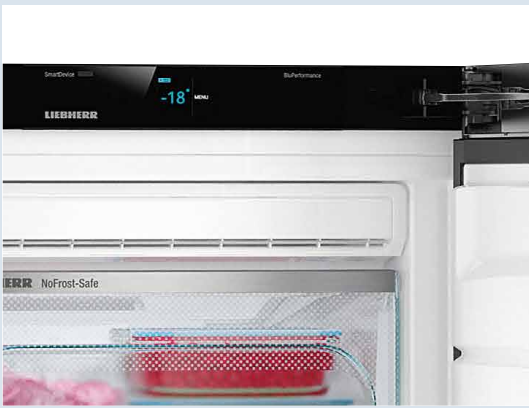

BLU
Performance

NoFrost With Style And Elegance

Quality, Design and Innovation

SGNPbs 4365

LIEBHERR

2.4" Touchscreen Display: Located behind the appliance door, this high-resolution and high-contrast 2.4" touchscreen display can be read from any angle. Stored menu options are intuitive and easy-to-operate.

Volume, efficiency, economy, ease of use, and outstanding design are the key features of the **SGNPbs 4365** BlackSteel freezer from Liebherr's BluPerformance series. High-quality components and materials, and perfect workmanship combined with precise touch electronics system are what made this appliance so efficient.