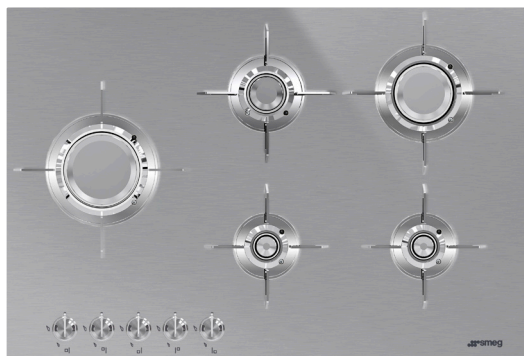

## 75CM LINEA BLADE FLAME GAS COOKTOP

**MADE IN ITALY**  
Since 1948

<b>Dimensions</b>	750mmW x 510mmD x 92mmH
<b>Finish</b>	Stainless steel
<b>Capacity</b>	5 burner Left 12.6 mj/hr Front Centre 4.0 mj/hr Rear Centre 6.1 mh/hr Front Right 4.0 mj/hr Rear Right 9.0 mj/hr
<b>Warranty</b>	Five years parts and labour

### LOW ENERGY CONSUMPTION

Blade Flame's single, vertical flame ensures extremely efficient use of gas. When cooking, even, optimal heat is delivered directly to the base of the cooking vessel, reducing heat loss.

### SUPERIOR PERFORMANCE

The Blade Flame gas burners are patented and exclusive to Smeg. They deliver a continuous ring of vertical flame to guarantee maximum heat transfer, reduce heat dispersion and increase efficiency by 20% compared to standard gas burners.

### COOKTOP FEATURES

Dimensions	750mmW x 510mmD x 92mmH
Finish	Stainless steel
Installation	Top mount or flush mount
Capacity	5 burner Left 12.6 mj/hr Front Centre 4.0 mj/hr Rear Centre 6.1 mh/hr Front Right 4.0 mj/hr Rear Right 9.0 mj/hr
Ignition	Automatic electronic
Gas Connection	Set for natural gas — regulator supplied Adaptable for U LPG — no regulator required
Power	220-240 V 50/60Hz 1W
Safety	Flame failure device
Warranty	Five years parts and labour