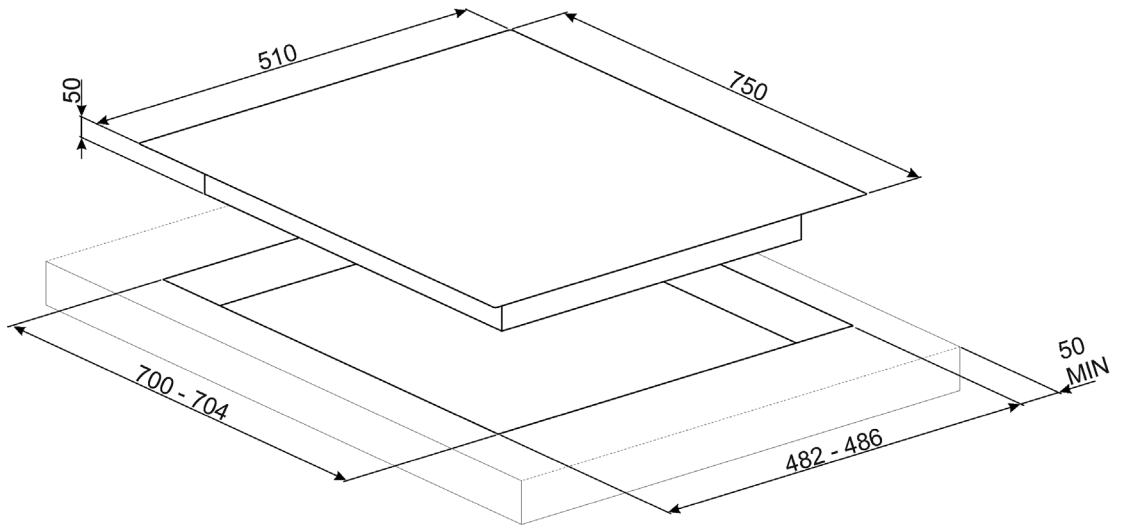

### COOKTOP FEATURES

Dimensions	750mmW x 510mmD x 92mmH
Finish	Stainless steel
Installation	Top mount or flush mount
Capacity	5 burner Left 12.6 mj/hr Front Centre 4.0 mj/hr Rear Centre 6.1 mh/hr Front Right 4.0 mj/hr Rear Right 9.0 mj/hr
Ignition	Automatic electronic
Gas Connection	Set for natural gas — regulator supplied Adaptable for U LPG — no regulator required
Power	220-240 V 50/60Hz 1W
Safety	Flame failure device
Warranty	Five years parts and labour

**PXL675LAU**  
75CM LINEA BLADE FLAME GAS COOKTOP

**MADE IN ITALY**  
Since 1948

Dimensions	750mmW x 510mmD x 92mmH
Power	220-240 V 50/60Hz 1W
Warranty	Five years parts and labour

TOPMOUNT

FLUSHMOUNT