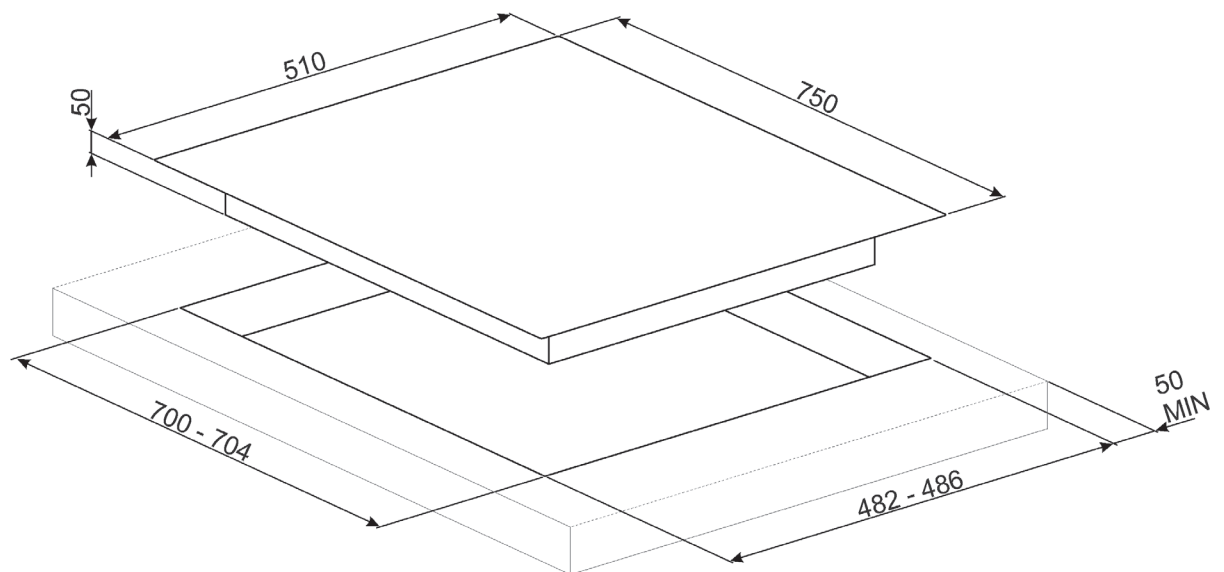

### COOKTOP FEATURES

Dimensions	750mmW x 510mmD x 92mmH
Finish	Stainless steel
Installation	Top mount or flush mount
Capacity	5 burner Left 12.6 mj/hr Front Centre 4.0 mj/hr Rear Centre 6.1 mh/hr Front Right 4.0 mj/hr Rear Right 9.0 mj/hr
Ignition	Automatic electronic
Gas Connection	Set for natural gas — regulator supplied Adaptable for U LPG — no regulator required
Power	220-240 V 50/60Hz 1W
Safety	Flame failure device
Warranty	Five years parts and labour