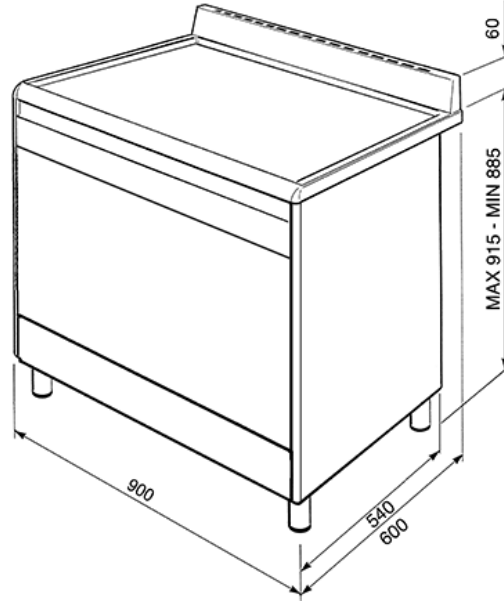

90cm Classic Freestanding Cooker
EAN13: 8017709276959

NB: Height with plinth installed is fixed at 900mm

• anthracite finish with eclipse high visibility black glass • 900mmW x 600mmD x 885-915mmH • **MAIN OVEN** • 126 litre capacity • 8 cooking functions • 5 shelf heights • Thermoseal technology • Vapour Clean • Ever Clean enamel • **Standard Inclusions** • 1 x 20mm baking tray • 1 x 40mm baking tray • 1 x chrome wire shelf • 1 x chrome grill insert • 1 x stainless steel kickplate • **Optional Accessories** • GTIP-2 - partial telescopic guides • GTIT-2 - total telescopic guides • **GAS COOKTOP** • 6 gas burners • front left (wok): 13.0 mj/hr • rear left: 7.0 mj/hr • front centre: 12.0 mj/hr • rear centre: 4.0 mj/hr • front right: 4.0 mj/hr • rear right: 7.0 mj/hr • **Standard Inclusions** • 1 x wok stand • flame failure device fitted to each burner • set for natural gas, adaptable for ULPG • **Warranty** • two years parts and labour