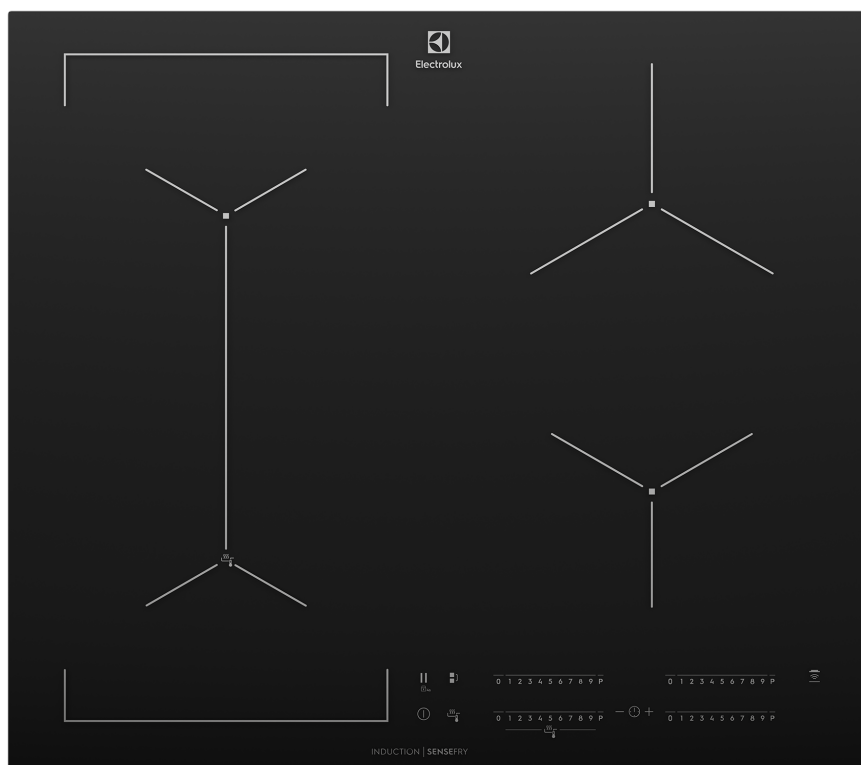

## EHI645BE

60cm 4 zone induction cooktop with SenseFry, Bridge zone, PowerBoost and Hob2Hood capability

### Features

- SenseFry
- Bridge function
- PowerBoost
- Hob2Hood technology
- Touch and slide controls
- STOP + GO function
- Auto warm up function
- Timer and minute minder
- Auto pot detection
- Child lock

### DIMENSIONS

Total product height (mm) - 55, Total product width (mm) - 590, Total product depth (mm) - 520, Cut out width (mm) - 560, Cut out depth (mm) - 490