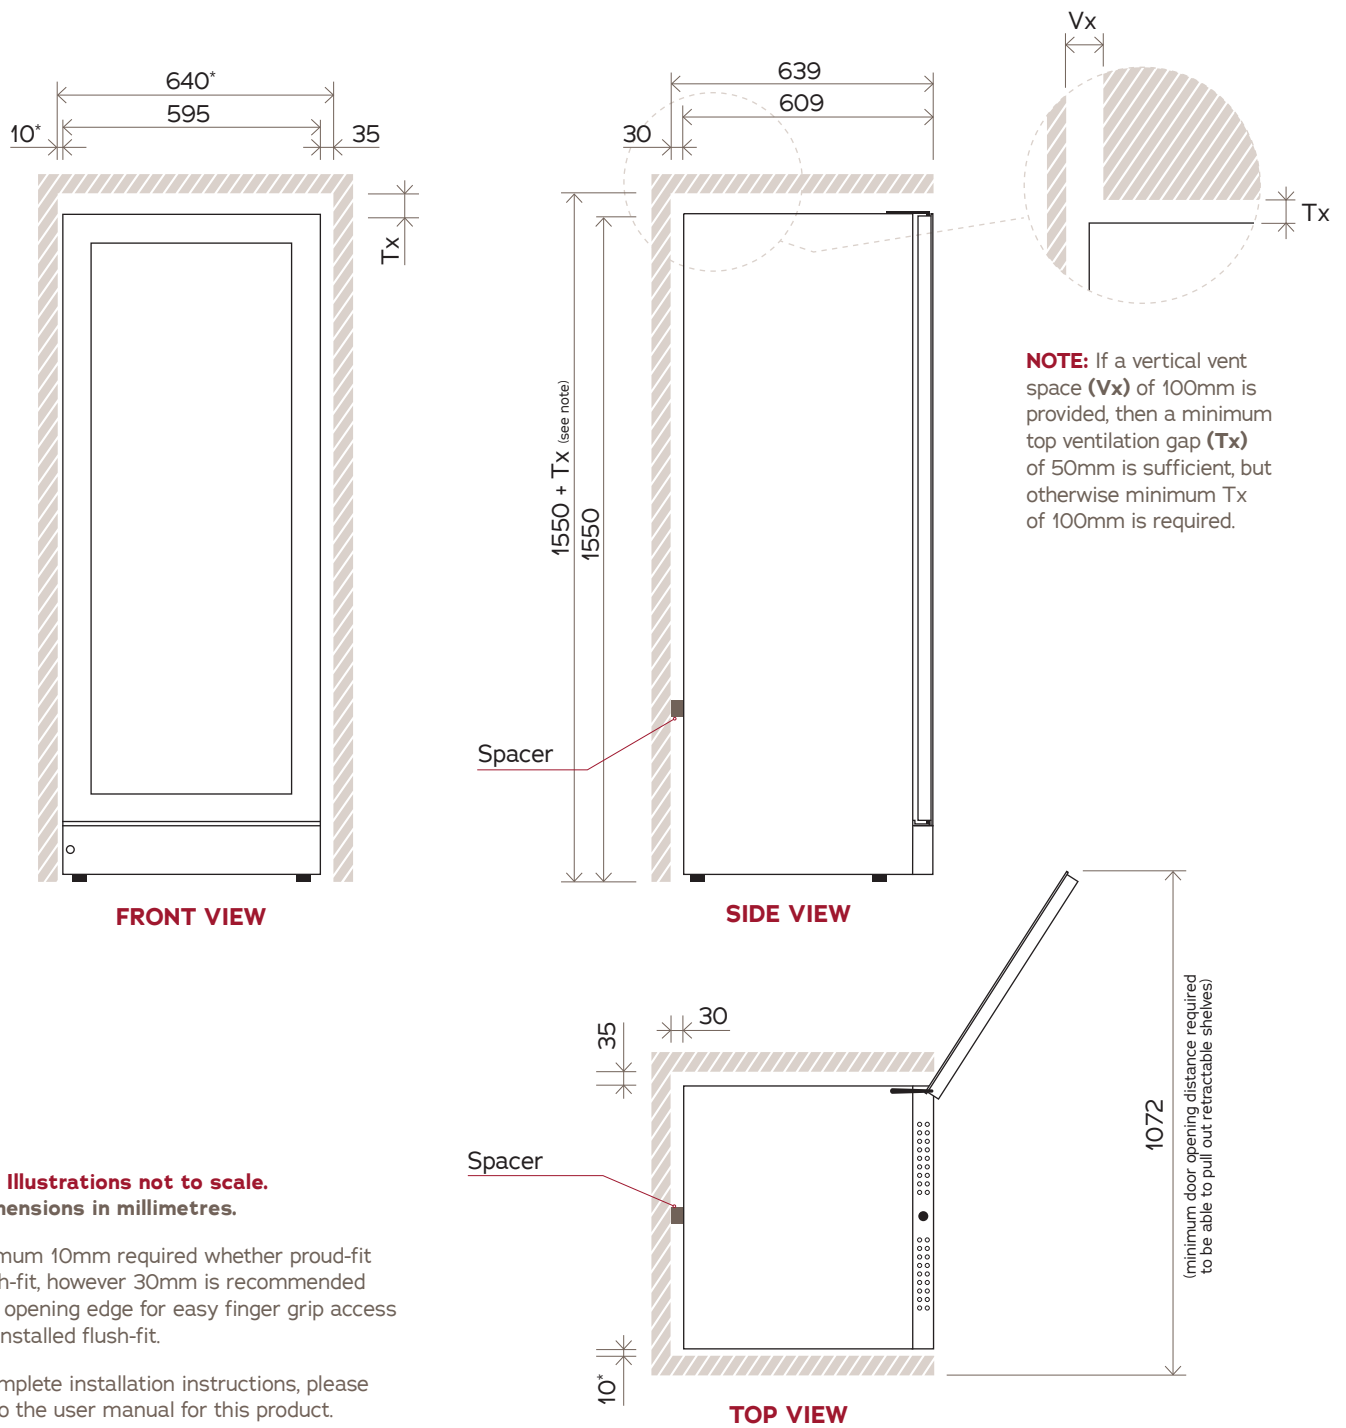

Tall Wine Cabinets VWM148SBA

NOTE: Illustrations not to scale.
All dimensions in millimetres.

* Minimum 10mm required whether proud-fit or flush-fit, however 30mm is recommended on the opening edge for easy finger grip access when installed flush-fit.