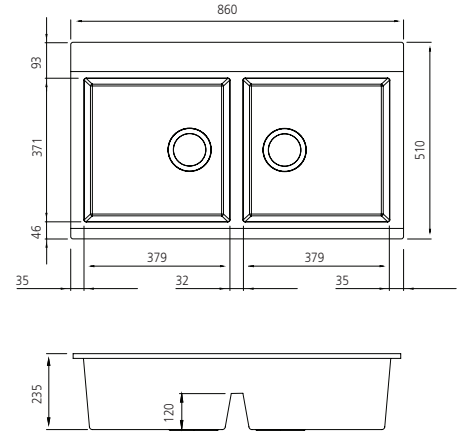

Santorini

Italian made

All dimensions in mm

ST-BL1566GT

Black Double Bowl Topmount Sink With Glass Top

Specifications /

Sink size	860W x 510H mm
Bowl size	Main Bowl 3 379W x 371H x 235D / 33L Main Bowl 3 379W x 371H x 235D / 33L
Construction	Moulded granite
Material	80% granite and quartz particles and 20% acrylic
Installation	Topmount
Fixings	Available on request
Min cabinet size	900 mm
Tap holes	1 tap hole only
Waste fittings	2 x 90 mm basket wastes included
Overflow	Not available
Carton size	990 x 610 x 320 mm
Weight	19 kg
Warranty	Lifetime manufacturer's warranty (refer to oliveri.com.au)
Maintenance and care instructions	Clean the sink regularly with warm water, a liquid detergent and a soft cloth. Do not use abrasive powders or creams and avoid chemically aggressive detergents. Generic stains should be removed immediately with very hot water and a cleaning product. For organic stains which are especially difficult to remove, it is recommended that you fill the sink with a highly diluted organic cleaner such as bleach and let stand overnight. The next morning, rinse with warm water and a soft cloth.