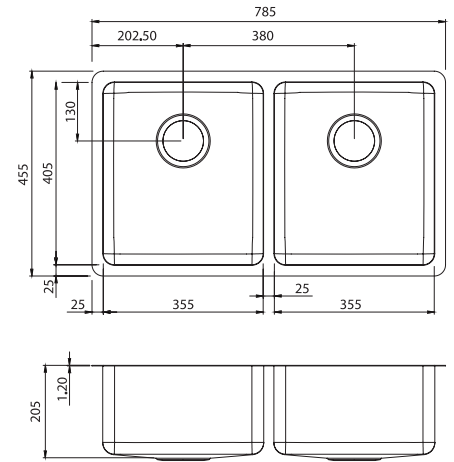

Sonetto

SN63TU

Sonetto Double Bowl Universal Sink

All dimensions in mm

Specifications /

Sink size	785W x 455H mm
Bowl size	3/4 Bowl 355W x 405H x 205D / 30L
	3/4 Bowl 355W x 405H x 205D / 30L
Construction	Fabricated with 25 mm radius corners, Softtone® and soundproofing.
Material	304 grade, 18/10 brushed stainless steel (1.2 mm thick)
Installation	Topmount or undermount
Fixings	Installation clips supplied
Min cabinet size	900 mm
Tap holes	N/A
Waste fittings	2 x 90 mm basket wastes included
Overflow	Not available
Carton size	840 x 510 x 250 mm
Weight	9 kg
Warranty	Lifetime manufacturer's warranty (refer to oliveri.com.au)
Maintenance and care instructions	All surfaces should be cleaned with mild liquid detergent or soap and water. To maintain the shine on your Oliveri stainless steel sink, we recommended the use of any of the easy to obtain, non-abrasive stainless steel cleaners or metal polishes.