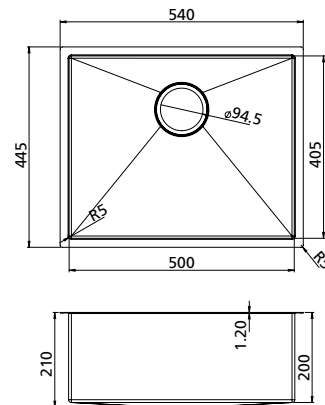

Oliveri®

Model: SB50GM

FEATURES

Bowl protectors

The matching colour bowl protector creates a barrier to protect the unique bowl finish.

Coloured steel

An environmentally friendly process creates the coloured coating on 1.2mm stainless steel.

Rear waste outlets

The matching colour outlets allow maximum space in the cupboards below.

Softtone® and soundproofing

Ensures improved heat retention and a sound deadening finish.

Easy clean corners

Softly squared 5mm radius corners are hygienic and easy to clean.

INCLUDED ACCESSORIES

MATCHING ACCESSORIES