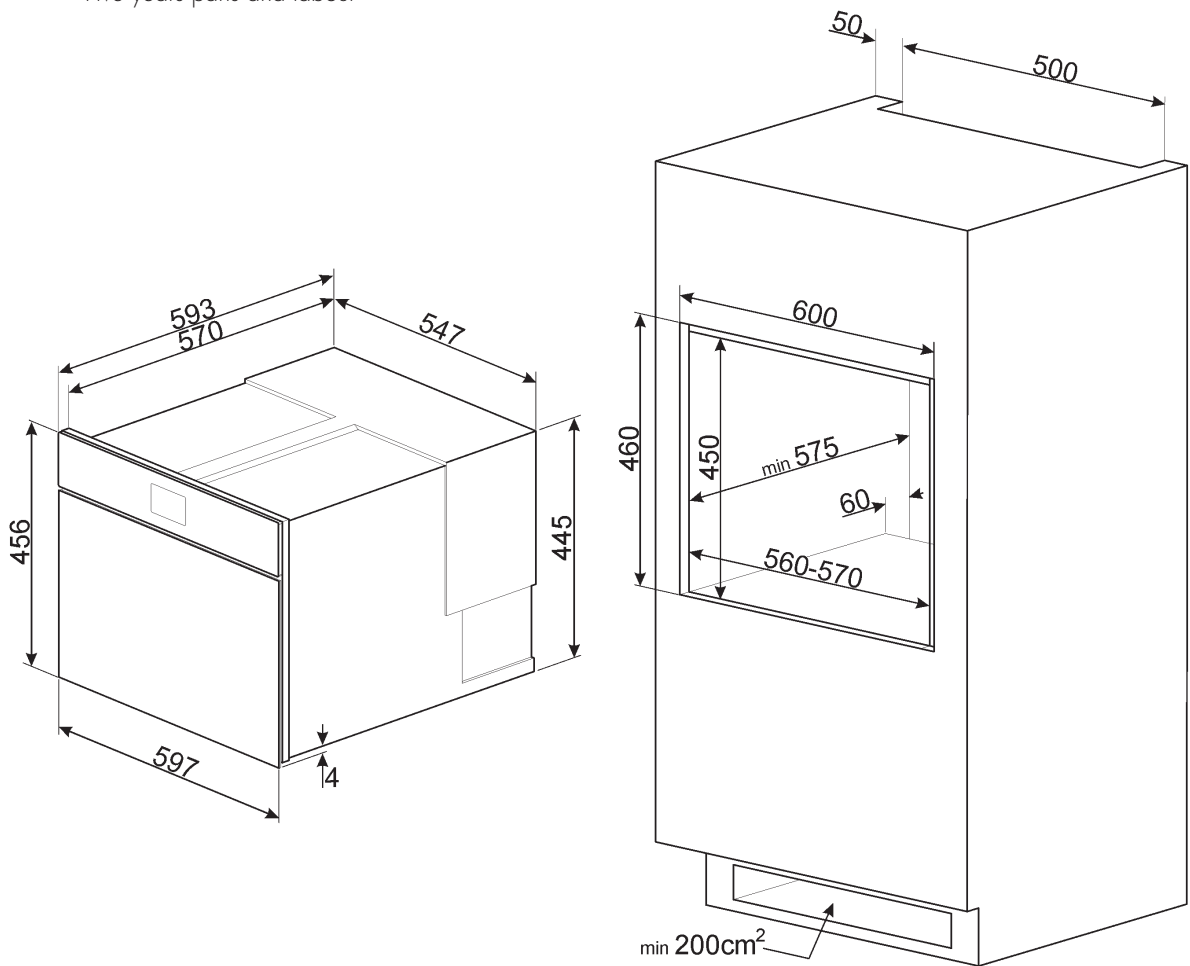

Intuitive, easy-to-read touchscreen that allows direct access to set function, temperature and time.

Dimensions	597mmW x 593mmD x 449mmH
Finish	Eclipse Black Glass with stainless steel trim
Total functions	11 (6 cold functions and 5 warm functions) + 60 automatic programs including cooling, defrost by time and preservation
Warranty	Five years parts and labour

Dimensions	597mmW x 593mmD x 449mmH
Power	220-240V 50/60Hz 500W 2.5A
Warranty	Five years parts and labour

NOT SUITABLE FOR UNDERBENCH INSTALLATION