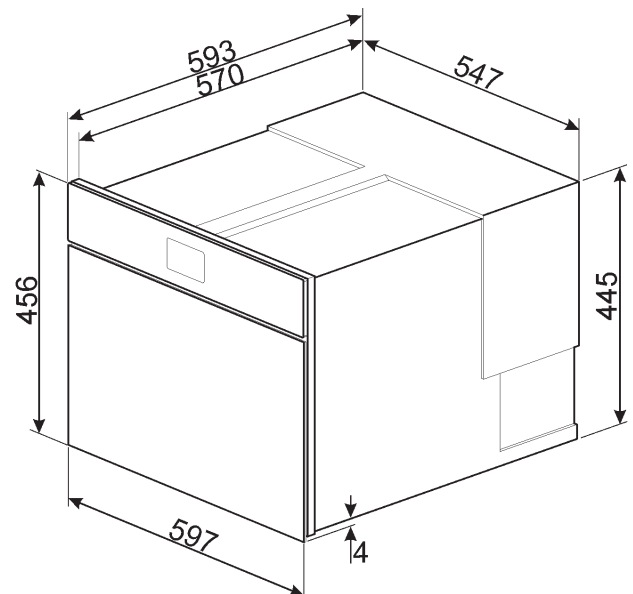

SUPPLIED ACCESSORIES

- 1 x Chrome insert
- 1 x bottle rack
- 1 x EasyFit temperature probe
- 1 x Microfiber cloth