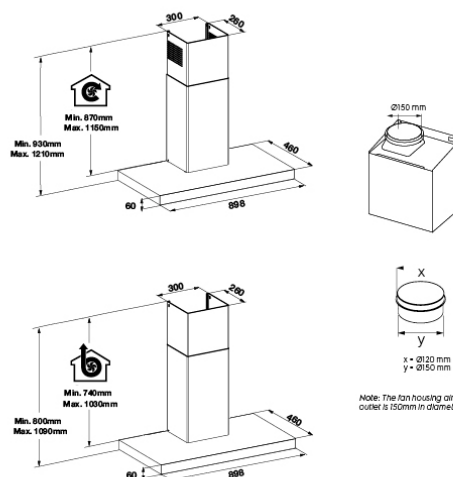

Model
ERC925DSD