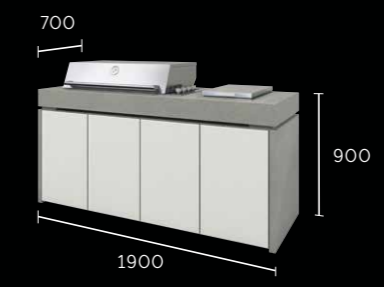

Appliances to go with the kitchen (not included)
Signature Proline 6 burner BBQ: BSH158SA, BSL158SA, Wok burner: BSW318SA

Optional accessories:
Rear panels for island installation, LP gas conversion kit