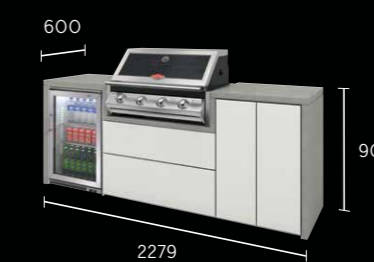

Appliances to go with the kitchen (not included)
Signature 4 burner BBQ: BS12840(S), BS12340, BSB2040SA, Outdoor refrigerator: BS28200

Extra accessories: built-in brackets
Optional accessories: natural gas conversion kit

BOK41WG

2.3M SIGNATURE OUTDOOR KITCHEN

- Made to suit **Signature 4 burner built-in BBQ**
- Spacious area to prepare your ingredients
- Premium quartz stone worktops, side panels and doors
- Designed to ensure the BBQ and refrigerator perform at their peak
- Hands free, push to open doors and drawers