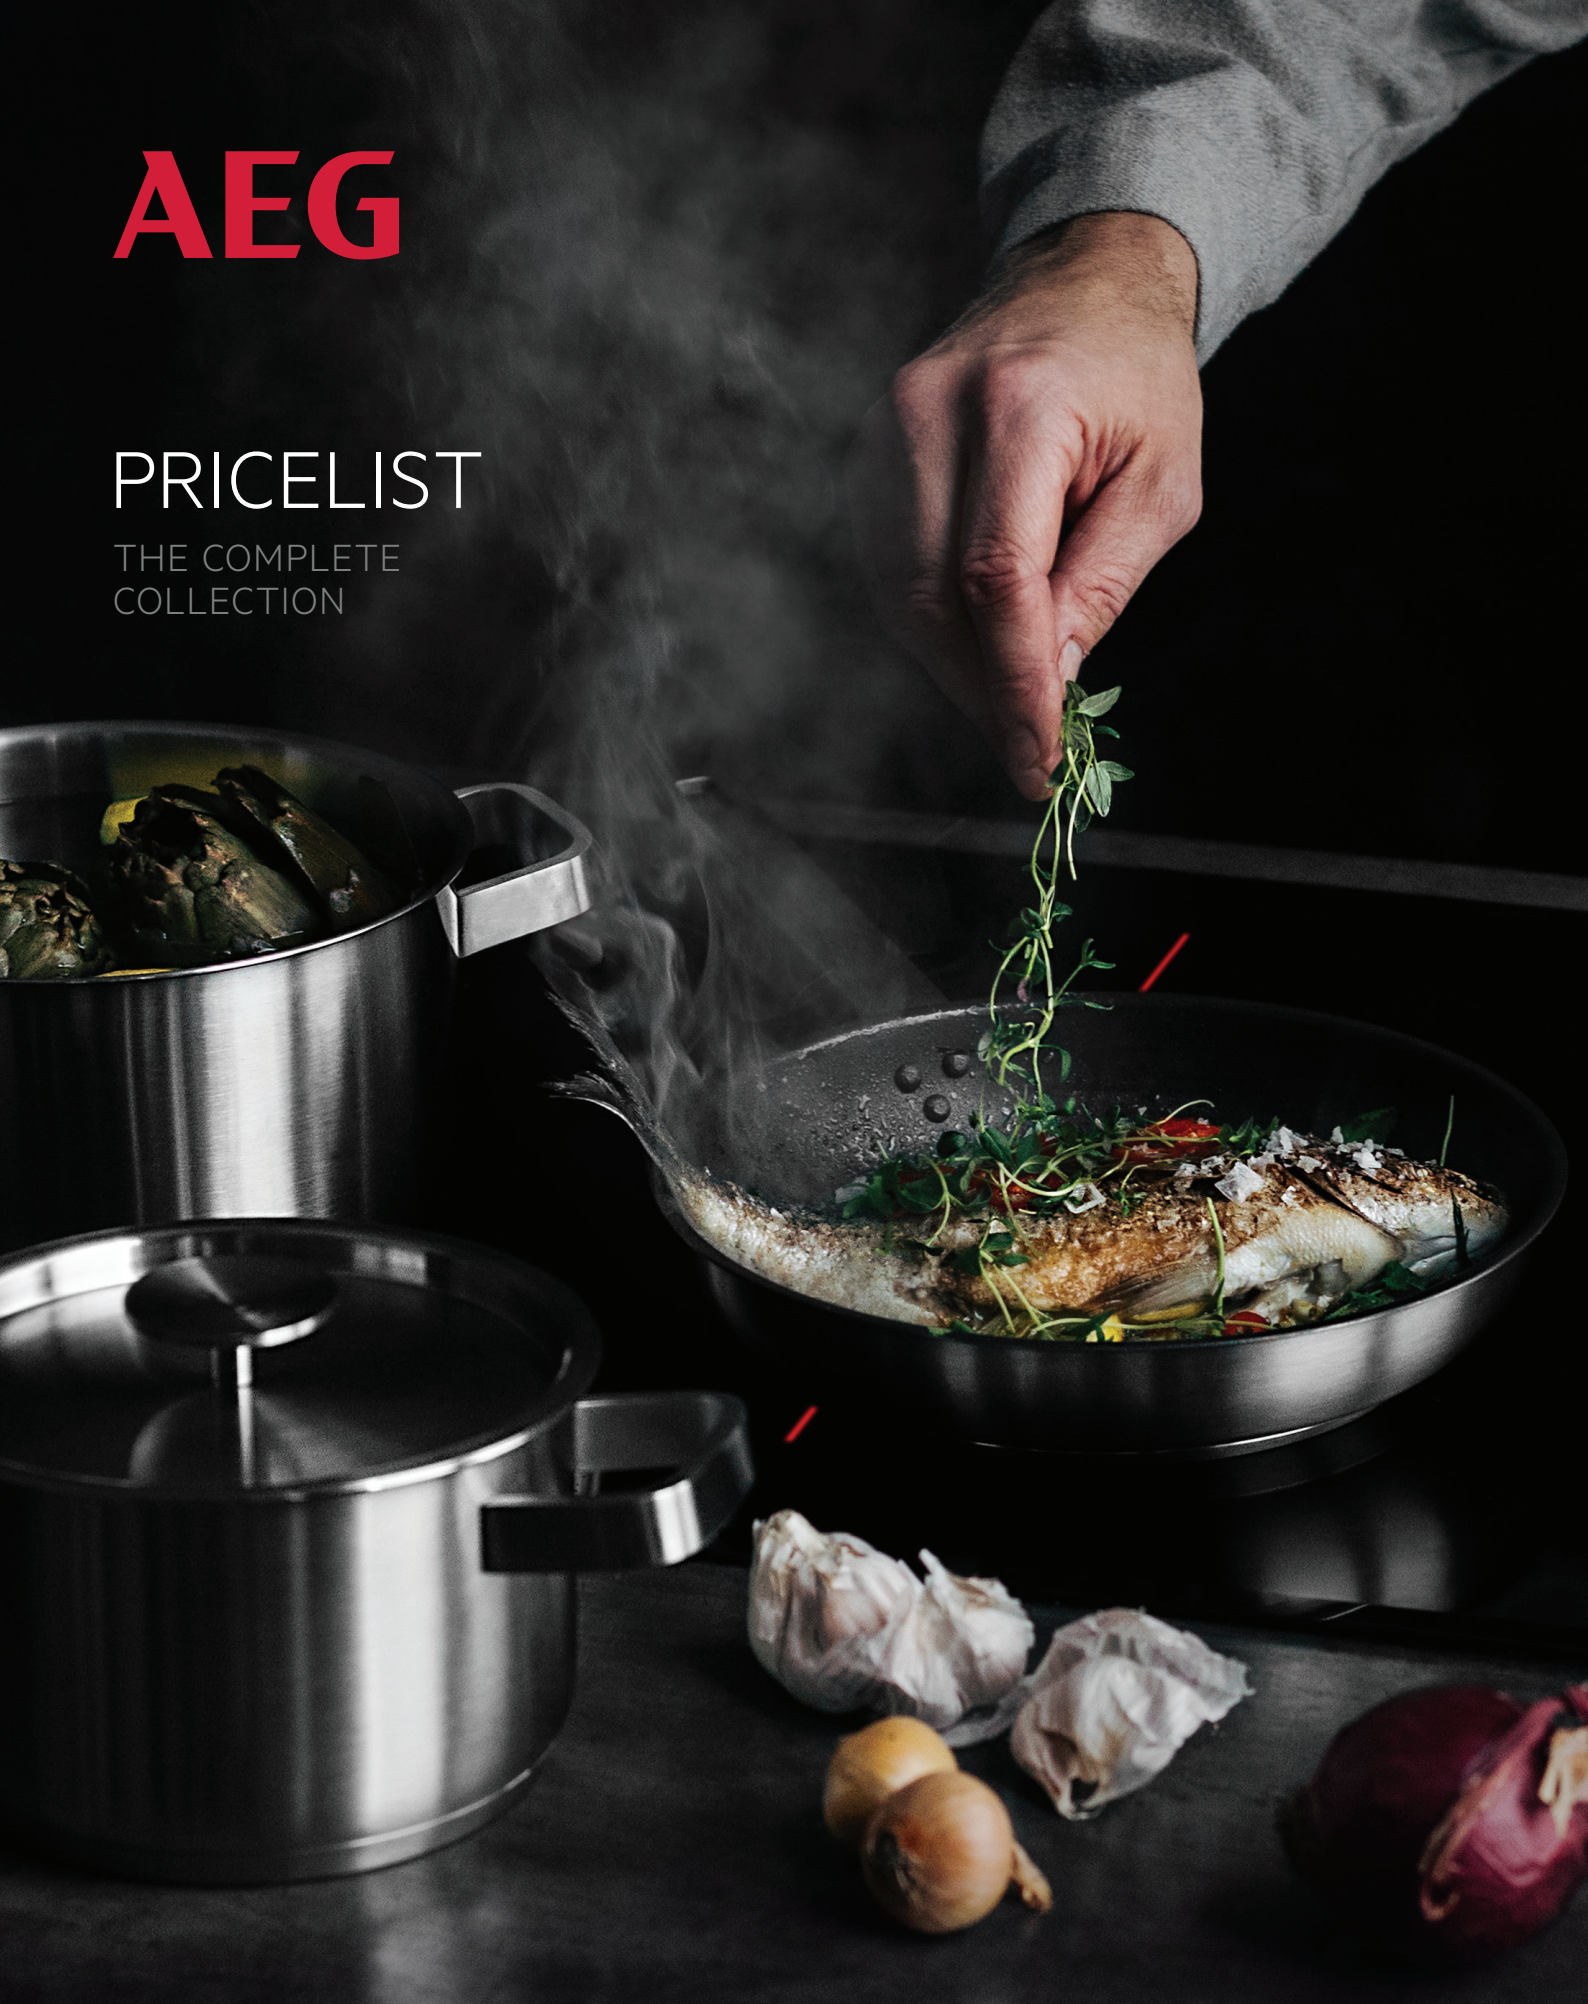

AEG

PRICELIST

THE COMPLETE
COLLECTION

AEG COOKING

MODEL	DESCRIPTION	PRICE (INC. GST)
90CM OVEN		
BPK722910M	90cm SenseCook PyroLuxe Oven	\$4,999
60CM SINGLE OVENS		
BEK455310M	Mastery 9 Function SteamBake Oven with Push-in Push-out Control Knobs	\$1,599
BPK552220M	Mastery 10 Function SteamBake PyroLuxe Oven with SoftMotion Door Closing & Food Temperature Sensor	\$2,199
BPK556320M	Mastery 10 Function SteamBake PyroLuxe Oven with Push-in Push-out Control Knobs	\$2,399
BPK742320M	Mastery 16 Function SenseCook PyroLuxe™ Oven, TouchControl	\$2,999
BPK842320M	Mastery 16 Function SenseCook PyroLuxe™ Oven, CommandWheel with TFT Display	\$3,499
BSK774320M	Mastery 19 Function SteamCrisp PyroLuxe™ Oven, TouchControl	\$3,599
BSK882320M	Master 21 Function Assisted Steam, CommandWheel with TFT Display	\$4,299
BSK892330M	Mastery 24 Function SteamPro Oven, SenseCook, SousVide, Command Wheel with TFT Display	\$5,399
COMPACT RANGE		
KMK761000M	Mastery 45cm 19 Function CombiQuick Microwave Oven, Touch Control	\$2,699
KSK782220M	Mastery 45cm 22 Function Assisted cooking with steam, Steam Cleaning Function	\$3,699
KSK792220M	Mastery 45cm 25 Function SteamPro Oven, PureSteam, Sensing, SousVide, Touch Control	\$4,299
KSK882220M	Mastery 45cm 22 Function Assisted cooking with steam, Command wheel with TFT display	\$4,299
VACUUM SEALER & WARMING DRAWER		
KDK911424M	Mastery 14cm Warming Drawer, Plate and FoodWarming, Dough Proving	\$1,299
KDK911423M	Mastery 14cm Vacuum Sealer Drawer, Marinade / Infusion Function	\$3,999
INDUCTION COOKTOPS		
IKE63471FB	60cm 3 Zone Induction Cooktop, XL zone, FlexiBridge, ProCook function, Hob2Hood	\$1,899
IPE64551FB	60cm 4 Zone Induction Cooktop, Bridging function, Hob2Hood	\$2,199
IPE64571FB	60cm 4 Zone Induction Cooktop, FlexiBridge, ProCook function, Hob2Hood	\$2,999
IAE64851XB	60cm 4 Zone Induction Cooktop, SenseFry, FlexiBridge, Hob2Hood	\$3,599
IPE84531FB	80cm 4 Zone Induction Cooktop with touch slide controls, Hob2Hood	\$2,999
IPE84571FB	80cm 4 Zone Induction Cooktop, FlexiBridge, ProCook function, Hob2Hood	\$3,899
IAE84851XB	80cm 4 Zone Hob2Hood Induction Cooktop, SenseFry, FlexiBridge with ProCook, TFT Display, XL Stainless Steel Frame	\$4,399
IAE84881XB	80cm 4 Zone Hob2Hood Induction Cooktop, SensePro, SenseFry, Bridging, XL Zone, TFT Display, XL Stainless Steel Frame	\$5,499
IKE95471FB	90cm Induction Cooktop, XL Zone, FlexiBridge, Hob2Hood	\$3,599
GAS COOKTOPS		
HG60FXA	60cm 4 Burner Stainless Steel Gas Cooktop, Cast Trivets	\$999
HG674550VB	60cm 4 Burner Ceramic Glass Gas Cooktop, Cast Trivets	\$1,899