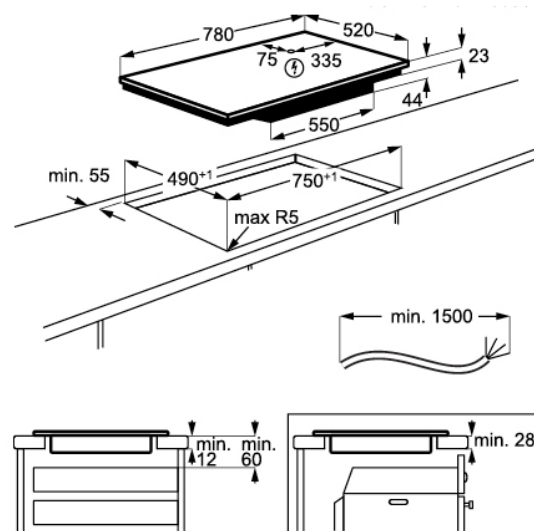

IPE84531FB

80cm Pure induction cooktop with touch slide controls and Hob2Hood.

Features

- Pure black surface
- Hob2Hood
- Touch slide controls
- OptiHeat™ control
- Pause Function
- Minute minder
- Oko timer
- Function control lock

DIMENSIONS

Total product width (mm) - 780, Total product depth (mm) - 520, Cut out width (mm) - 750, Cut out depth (mm) - 490

IMPORTANT
These dimensions are a guide only. All measurements are in millimetres (mm).
For complete installation instructions, refer to the manual provided with product.