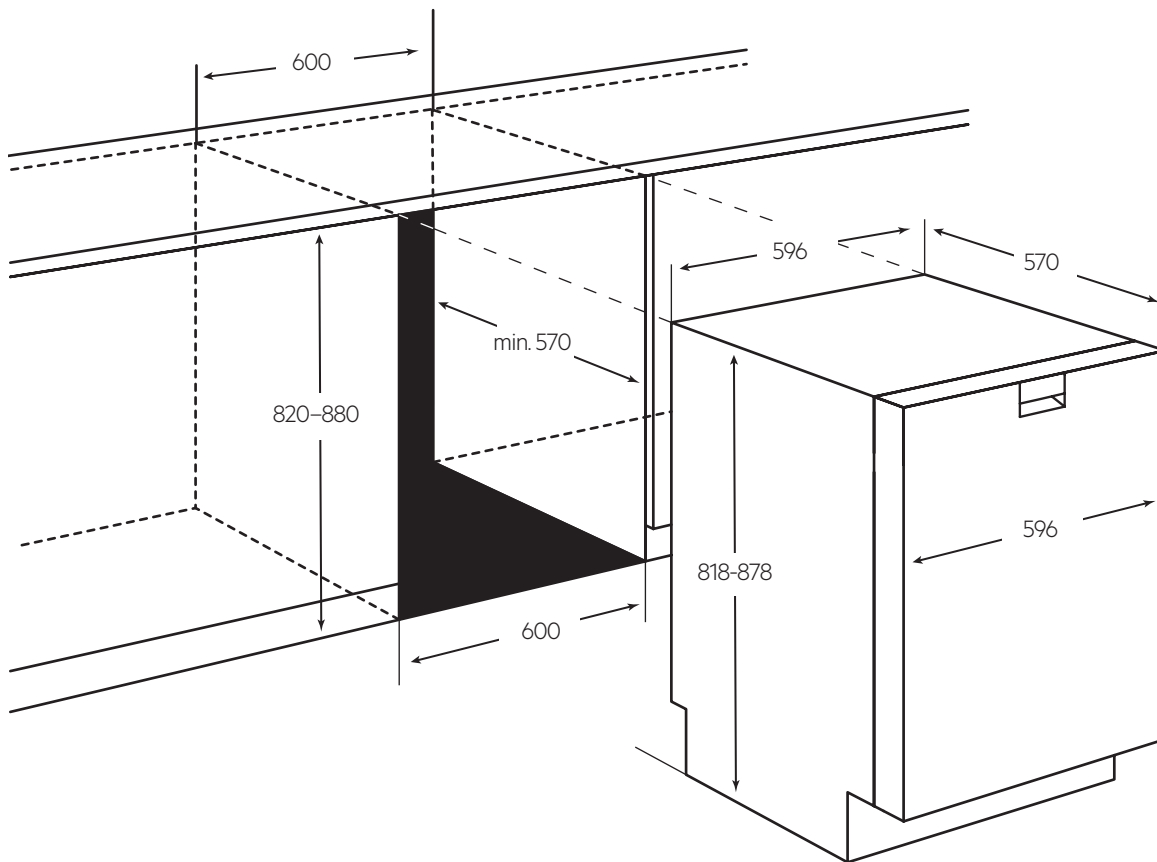

Built-under dishwasher

FFE83800PM | FFE72800PM

FFE72730PM | FFE72730PW

IMPORTANT

These dimensions are a guide only. All measurements are in millimetres (mm).
For complete installation instructions, refer to the manual provided with product.