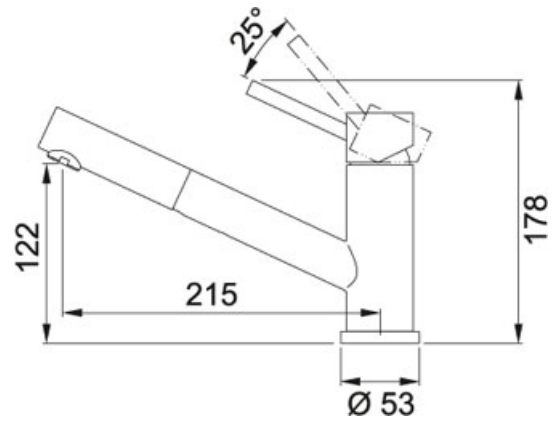

Pull Out Nozzle Stainless Steel | 115.0381.036

FAMILY : Taps | MODEL : Pull Out Nozzle | FINISH : Stainless Steel | SERIE : Taros

The tap is one of the most constantly used items in your kitchen. So we place huge importance on creating products that stand the test of time and make your kitchen a more wonderful place to cook and entertain.

TECHNICAL DATA

Version	Pull out nozzle
Tap Pressure	High Pressure
Tap Operation	Top Lever
Height Overall	178.00 mm
Height to End of Spout	122.00 mm
Spout reach	215.00 mm
Type	CERAMIC-CARTRIDGE-Ø-35-MM
WELS	4 star / 7.5Lpm
Note	WELS registration code: T31043